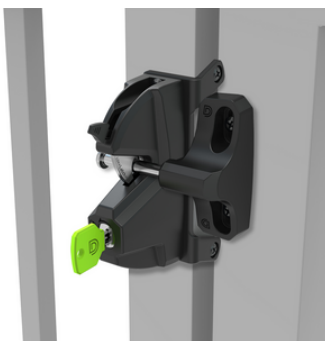

World's most trusted gate latches, locks and hinges

GATE HARDWARE

GATE UPGRADE HARDWARE

Fencing Unlimited's upgraded gate hardware combines durability, reliability, and enhanced security for your residence. With smoother operation and a sleek design, it offers both functionality and aesthetic appeal, ensuring peace of mind and long-term satisfaction for homeowners. Investing in this hardware guarantees improved performance and an elevated look for your property.

GATE HARDWARE OPTIONS

At Fencing Unlimited, we provide a variety of upgraded gate hardware options. Choose from our versatile designs to enhance the security and aesthetic appeal of your property with ease.

**D&D Lock-Latch Magnetic
Wood, Vinyl, Aluminum**

**D&D Lock-Latch
Wood, Vinyl, Aluminum**

**D&D Lock-Latch Regular
Wood, Vinyl, Aluminum**

**D&D Magnalatch
Aluminum - Pool Safe**

**D&D Magnalatch Alarm
Aluminum - Pool Safe**

**D&D Magnalatch Sidepull
Aluminum, Wood, Vinyl**

GATE HINGE OPTIONS

**Tru-Close Self Closing
Aluminum - Pool Safe**

**Tru-Close Self Closing HD
Wood - Pool Safe**

**Shut It - Baby Powder Coated
Aluminum - Entry Gates**