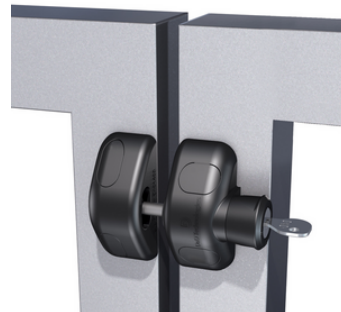

World's most trusted gate latches, locks and hinges

GATE HARDWARE

GATE UPGRADE HARDWARE

Fencing Unlimited's upgraded gate hardware combines durability, reliability, and enhanced security for your residence. With smoother operation and a sleek design, it offers both functionality and aesthetic appeal, ensuring peace of mind and long-term satisfaction for homeowners. Investing in this hardware guarantees improved performance and an elevated look for your property.

GATE HARDWARE OPTIONS

At Fencing Unlimited, we provide a variety of upgraded gate hardware options. Choose from our versatile designs to enhance the security and aesthetic appeal of your property with ease.

**D&D Lock-Latch Magnetic
Wood, Vinyl, Aluminum**

**D&D Lock-Latch
Wood, Vinyl, Aluminum**

**D&D Lock-Latch Regular
Wood, Vinyl, Aluminum**

**D&D Magnalatch
Aluminum - Pool Safe**

**D&D Magnalatch Alarm
Aluminum - Pool Safe**

**D&D Magnalatch Sidepull
Aluminum, Wood, Vinyl**

GATE HINGE OPTIONS

**Tru-Close Self Closing
Aluminum - Pool Safe**

**Tru-Close Self Closing HD
Wood - Pool Safe**

**Shut It - Baby Powder Coated
Aluminum - Entry Gates**