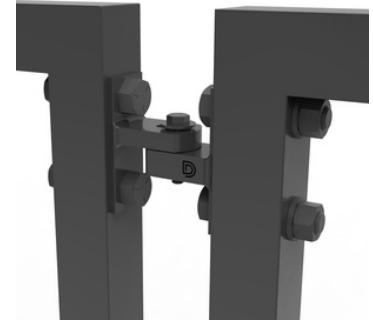

World's most trusted gate latches, locks and hinges

GATE HARDWARE

GATE UPGRADE HARDWARE

Fencing Unlimited's upgraded gate hardware combines durability, reliability, and enhanced security for your residence. With smoother operation and a sleek design, it offers both functionality and aesthetic appeal, ensuring peace of mind and long-term satisfaction for homeowners. Investing in this hardware guarantees improved performance and an elevated look for your property.

GATE HARDWARE OPTIONS

At Fencing Unlimited, we provide a variety of upgraded gate hardware options. Choose from our versatile designs to enhance the security and aesthetic appeal of your property with ease.

**D&D Magnalatch Sidepull
Aluminum, Wood, Vinyl**

GATE HINGE OPTIONS

**Tru-Close Self Closing
Aluminum - Pool Safe**

**Tru-Close Self Closing HD
Wood - Pool Safe**

**Shut It - Baby Powder Coated
Aluminum - Entry Gates**

**Shut It - HD Powder Coated
Aluminum - Entry Gates**

**Shut It - HD 90° Powder Coated
Aluminum - Entry Gates**

**Shut It - Galvanized
Entry Gates**