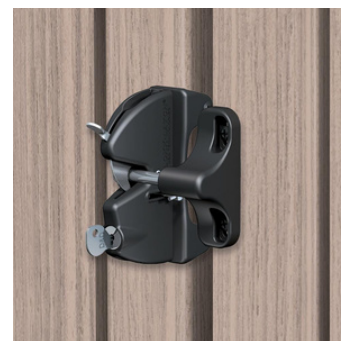

World's most trusted gate latches, locks and hinges

GATE HARDWARE

GATE UPGRADE HARDWARE

Fencing Unlimited's upgraded gate hardware combines durability, reliability, and enhanced security for your residence. With smoother operation and a sleek design, it offers both functionality and aesthetic appeal, ensuring peace of mind and long-term satisfaction for homeowners. Investing in this hardware guarantees improved performance and an elevated look for your property.

GATE HARDWARE OPTIONS

At Fencing Unlimited, we provide a variety of upgraded gate hardware options. Choose from our versatile designs to enhance the security and aesthetic appeal of your property with ease.

**D&D Lock-Latch Magnetic
Wood, Vinyl, Aluminum**

**D&D Lock-Latch
Wood, Vinyl, Aluminum**

**D&D Lock-Latch Regular
Wood, Vinyl, Aluminum**

**D&D Magnalatch
Aluminum - Pool Safe**

**D&D Magnalatch Alarm
Aluminum - Pool Safe**

**D&D Magnalatch Sidepull
Aluminum, Wood, Vinyl**

GATE HINGE OPTIONS

**Tru-Close Self Closing
Aluminum - Pool Safe**

**Tru-Close Self Closing HD
Wood - Pool Safe**

**Shut It - Baby Powder Coated
Aluminum - Entry Gates**